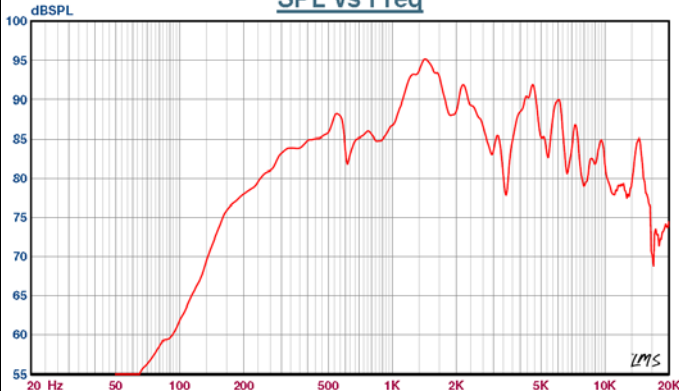

ISO 9001 CERTIFIED

Standard model delivered with two M20
Ex approved plastic blinding plugs

All outside nuts
and screws in
stainless steel

CIRCUIT DIAGRAM
TRANSFORMER

CIRCUIT DIAGRAM
LOW IMPEDANCE LINE

100V transformer
Primary
nominal tapings

1 : 2	6,0 W
2 : 3	3,0 W
3 : 4	1,5 W
1 : 3	1,0 W
2 : 4	0,5 W
1 : 4	0,3 W

Certified by / Certification code / Number: NEMKO / EEx de IIB+H2 T6 Gb/ Nemko 10 ATEX 1054
IECEX NEM 11.0016 II 2 G

Sound pressure levels at 1W/1m

SPL vs Freq

Specifications

Material / Color	Aluminum / anodized
Mounting	Bracket
Termination	e-chamber, screw terminals
Weight w/transformer	3,6 kg
IP-rating	67
Max. / min. amb. temp	40°C / -20°C
Rated / max. power	6 W / 6 W
SPL 1W/1m	90 dB
SPL rated power	97 dB
Effective freq. range	160 – 16000 Hz
Dispersion (-6dB) 1kHz / 4kHz	200° / 40°
Directivity factor, Q 1kHz	1,8
Options	Impedances, colors, labels