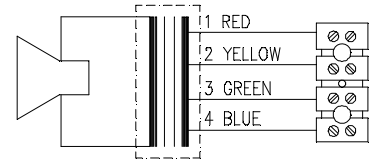

ISO 9001 CERTIFIED

Standard model delivered with two M20
Ex approved plastic blinding plugs

All outside nuts
and screws in
stainless steel

CIRCUIT DIAGRAM
TRANSFORMER

CIRCUIT DIAGRAM
LOW IMPEDANCE LINE

100V transformer
Primary
nominal tapings

SPL vs Freq

Specifications

Material / Color	Aluminum / anodized
Mounting	Bracket
Termination	e-chamber, screw terminals
Weight w/transformer	3,6 kg
IP-rating	67
Max. / min. amb. temp	40°C / -20°C
Rated / max. power	6 W / 6 W
SPL 1W/1m	90 dB
SPL rated power	97 dB
Effective freq. range	160 – 16000 Hz
Dispersion (-6dB) 1kHz / 4kHz	200° / 40°
Directivity factor, Q 1kHz	1,8
Options	Impedances, colors, labels