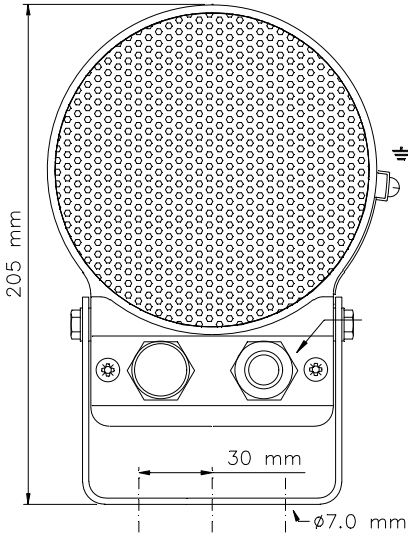

ISO 9001 CERTIFIED

Standard model delivered with two M20
Ex approved plastic blinding plugs

All outside nuts
and screws in
stainless steel

CIRCUIT DIAGRAM
TRANSFORMER

CIRCUIT DIAGRAM
LOW IMPEDANCE LINE

100V transformer
Primary
nominal tapings

SPL vs Freq

Specifications

Material / Color	Aluminum / anodized
Mounting	Bracket
Termination	e-chamber, screw terminals
Weight w/transformer	3,6 kg
IP-rating	67
Max. / min. amb. temp	40°C / -20°C
Rated / max. power	6 W / 6 W
SPL 1W/1m	90 dB
SPL rated power	97 dB
Effective freq. range	160 – 16000 Hz
Dispersion (-6dB) 1kHz / 4kHz	200° / 40°
Directivity factor, Q 1kHz	1,8
Options	Impedances, colors, labels