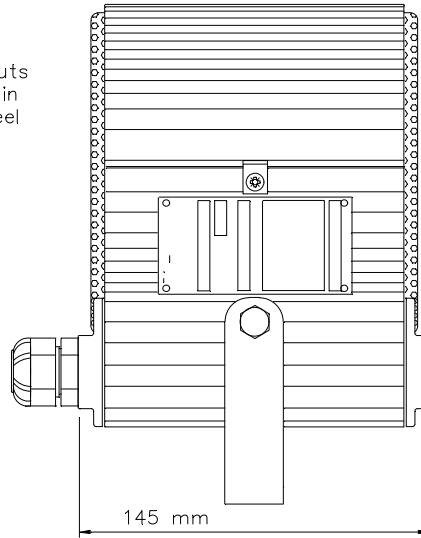

ISO 9001 CERTIFIED

Standard model delivered with two M20
Ex approved plastic blinding plugs

All outside nuts
and screws in
stainless steel

CIRCUIT DIAGRAM
TRANSFORMER

CIRCUIT DIAGRAM
LOW IMPEDANCE LINE

100V transformer
Primary
nominal tapings

SPL vs Freq

Specifications

Material / Color	Aluminum / anodized
Mounting	Bracket
Termination	e-chamber, screw terminals
Weight w/transformer	3,6 kg
IP-rating	67
Max. / min. amb. temp	40°C / -20°C
Rated / max. power	6 W / 6 W
SPL 1W/1m	90 dB
SPL rated power	97 dB
Effective freq. range	160 – 16000 Hz
Dispersion (-6dB) 1kHz / 4kHz	200° / 40°
Directivity factor, Q 1kHz	1,8
Options	Impedances, colors, labels