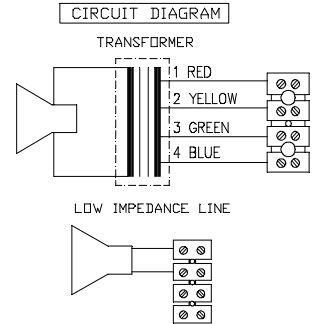

DNH

HEAD OFFICE, NORWAY
DNH AS

Phone..... + 47 35 98 56 00
Fax..... + 47 35 98 56 10
E-mail..... dnh@dnh.no
Web-Site..... www.dnh.no

ENGLAND
DNH WW Ltd
Phone..... + 44 1908 275 000
Fax..... + 44 1908 275 100
E-mail..... dnh@dnh.co.uk

GERMANY
DNH GmbH
Phone... + 49 040 6569 30-0
Fax..... + 49 040 6569 30-30
E-mail..... dnh@dnh.de

CAREEX-6(T)

USA
DNH Speakers Inc
Phone..... + 1 484 494 5790
Fax..... + 1 484 494 5793
E-mail..... dnh@dnhspeakers.com

ISO 9001 CERTIFIED

100 Volt transformer Primary connections	
1 : 2	6,0 W
2 : 3	3,0 W
3 : 4	1,5 W
1 : 3	1,0 W
2 : 4	0,5 W
1 : 4	0,3 W

Certified by/ Certification code / Number: NEMKO / EEx de IIB+H2 T6 Gb/ Nemko 10 ATEX 1054
IECEX NEM 11.0016