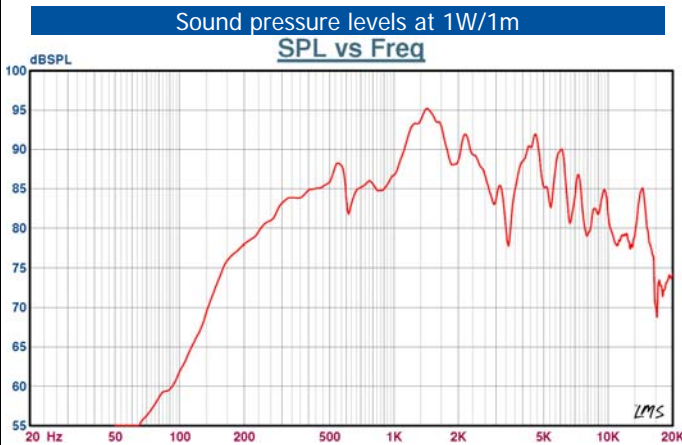

ISO 9001 CERTIFIED

100 Volt transformer Primary connections	
1 : 2	6,0 W
2 : 3	3,0 W
3 : 4	1,5 W
1 : 3	1,0 W
2 : 4	0,5 W
1 : 4	0,3 W

Certified by/ Certification code / Number: NEMKO / EEx de IIB+H2 T6 Gb/ Nemko 10 ATEX 1054
IECEX NEM 11.0016

Specifications	
Material / Color	Aluminum / Anodized
Mounting	Foot Bracket
Termination	e-chamber, screw terminals
Weight w/transformer	3,6 kg
IP-rating (e-chamber)	67
Max. / min. amb. temp	40°C / -20°C
Rated / max. power	6 W / 6 W
SPL 1W/1m	90 dB
SPL rated power	97 dB
Effective freq. range	160 – 16000 Hz
Dispersion (-6dB) 1kHz / 4kHz	200° / 40°
Directivity factor, Q 1kHz	1,8
Options	Impedances, colors, labels