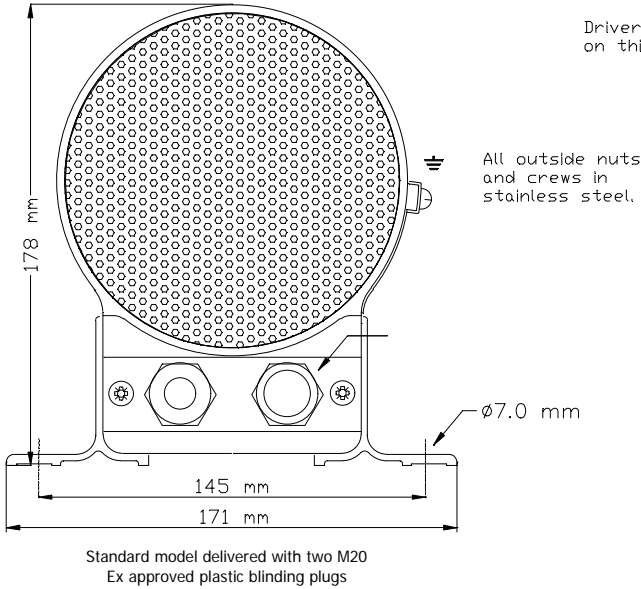

ISO 9001 CERTIFIED

100 Volt transformer Primary connections	
1 : 2	6,0 W
2 : 3	3,0 W
3 : 4	1,5 W
1 : 3	1,0 W
2 : 4	0,5 W
1 : 4	0,3 W

Certified by/ Certification code / Number: NEMKO / EEx de IIB+H2 T6 Gb/ Nemko 10 ATEX 1054
IECEX NEM 11.0016

Specifications	
Material / Color	Aluminum / Anodized
Mounting	Foot Bracket
Termination	e-chamber, screw terminals
Weight w/transformer	3,6 kg
IP-rating (e-chamber)	67
Max. / min. amb. temp	40°C / -20°C
Rated / max. power	6 W / 6 W
SPL 1W/1m	90 dB
SPL rated power	97 dB
Effective freq. range	160 – 16000 Hz
Dispersion (-6dB) 1kHz / 4kHz	200° / 40°
Directivity factor, Q 1kHz	1,8
Options	Impedances, colors, labels