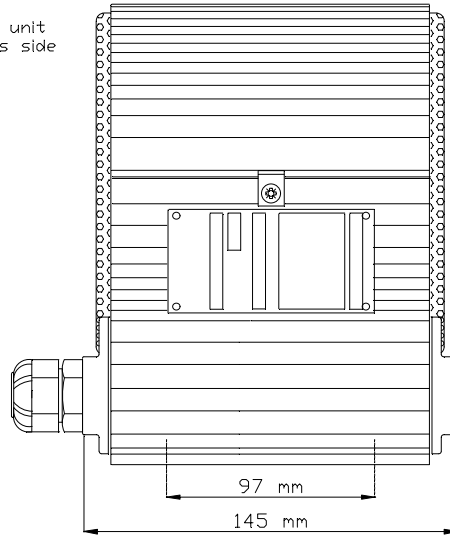

ISO 9001 CERTIFIED

100 Volt transformer Primary connections	
1 : 2	6,0 W
2 : 3	3,0 W
3 : 4	1,5 W
1 : 3	1,0 W
2 : 4	0,5 W
1 : 4	0,3 W

Certified by/ Certification code / Number: NEMKO / EEx de IIB+H2 T6 Gb/ Nemko 10 ATEX 1054
IECEX NEM 11.0016

Specifications	
Material / Color	Aluminum / Anodized
Mounting	Foot Bracket
Termination	e-chamber, screw terminals
Weight w/transformer	3,6 kg
IP-rating (e-chamber)	67
Max. / min. amb. temp	40°C / -20°C
Rated / max. power	6 W / 6 W
SPL 1W/1m	90 dB
SPL rated power	97 dB
Effective freq. range	160 – 16000 Hz
Dispersion (-6dB) 1kHz / 4kHz	200° / 40°
Directivity factor, Q 1kHz	1,8
Options	Impedances, colors, labels