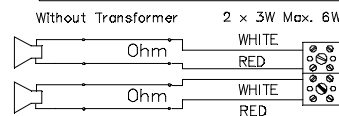

Ohm version
Without Transformer 2 x 3W Max. 6W

100V line transformer
Primary nominal tapings

Red : Yellow	3,0 W
Red : Green	1,5 W
Red : Blue	0,75 W

1 = Red, 2 = Yellow
3 = Green, 4 = Blue

Certified by/ Certification code / Number: NEMKO / EEx de IIB+H2 T6 Gb / Nemko 10 ATEX 1054
IECEX NEM 11.0016

Sound pressure levels at 1W/1m
SPL vs Freq

Specifications

Material / Color	Aluminum / anodized
Mounting	Foot Bracket
Termination	e-chamber, screw terminals
Weight w/transformer	3,8 kg
IP-rating	67
Max. / min. amb. temp	40°C / -20°C
Rated / max. power	3 W / 2x3 W
SPL 1W/1m	81 dB
SPL rated power	85 dB
Effective freq. range	190 – 20000 Hz
Dispersion (-6dB) 1kHz / 4kHz	NA
Directivity factor, Q	NA
Options	Impedances, colors, labels