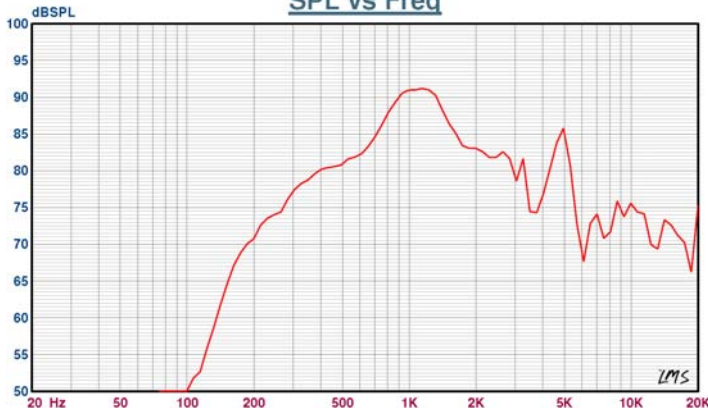

Ohm version
Without Transformer 2 x 3W Max. 6W

100V line transformer
Primary nominal tapings

Red : Yellow	3,0 W
Red : Green	1,5 W
Red : Blue	0,75 W

1 = Red, 2 = Yellow
3 = Green, 4 = Blue

Certified by/ Certification code / Number: NEMKO / EEx de IIB+H2 T6 Gb / Nemko 10 ATEX 1054
IECEX NEM 11.0016

Sound pressure levels at 1W/1m
SPL vs Freq

Specifications

Material / Color	Aluminum / anodized
Mounting	Foot Bracket
Termination	e-chamber, screw terminals
Weight w/transformer	3,8 kg
IP-rating	67
Max. / min. amb. temp	40°C / -20°C
Rated / max. power	3 W / 2x3 W
SPL 1W/1m	81 dB
SPL rated power	85 dB
Effective freq. range	190 – 20000 Hz
Dispersion (-6dB) 1kHz / 4kHz	NA
Directivity factor, Q	NA
Options	Impedances, colors, labels