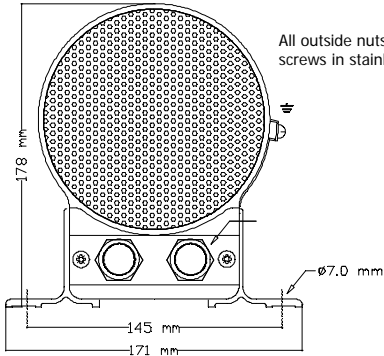

CAREEX-6(T) x 2

ISO 9001 CERTIFIED

Standard model delivered with four M20 Ex approved plastic blinding plugs

All outside nuts and screws in stainless steel

Primary Transformer version
2 x 3W/100V Max. 6W/100V

Ohm version
Without Transformer 2 x 3W Max. 6W

100V line transformer
Primary nominal tapings

Red : Yellow	3,0 W
Red : Green	1,5 W
Red : Blue	0,75 W

1 = Red, 2 = Yellow
3 = Green, 4 = Blue

Certified by/ Certification code / Number: NEMKO / EEx de IIB+H2 T6 Gb / Nemko 10 ATEX 1054
IECEX NEM 11.0016

Sound pressure levels at 1W/1m
SPL vs Freq

Specifications

Material / Color	Aluminum / anodized
Mounting	Foot Bracket
Termination	e-chamber, screw terminals
Weight w/transformer	3,8 kg
IP-rating	67
Max. / min. amb. temp	40°C / -20°C
Rated / max. power	3 W / 2x3 W
SPL 1W/1m	81 dB
SPL rated power	85 dB
Effective freq. range	190 – 20000 Hz
Dispersion (-6dB) 1kHz / 4kHz	NA
Directivity factor, Q	NA
Options	Impedances, colors, labels