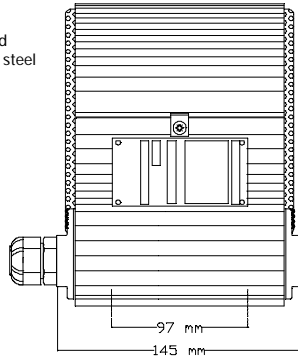

CAREEX-6(T) x 2

ISO 9001 CERTIFIED

Standard model delivered with four M20 Ex approved plastic blinding plugs

All outside nuts and screws in stainless steel

Primary Transformer version
2 x 3W/100V Max. 6W/100V

Ohm version
Without Transformer 2 x 3W Max. 6W

100V line transformer
Primary nominal tapings

Red : Yellow	3,0 W
Red : Green	1,5 W
Red : Blue	0,75 W

1 = Red, 2 = Yellow
3 = Green, 4 = Blue

Certified by/ Certification code / Number: NEMKO / EEx de IIB+H2 T6 Gb / Nemko 10 ATEX 1054
IECEX NEM 11.0016

Sound pressure levels at 1W/1m
SPL vs Freq

Specifications

Material / Color	Aluminum / anodized
Mounting	Foot Bracket
Termination	e-chamber, screw terminals
Weight w/transformer	3,8 kg
IP-rating	67
Max. / min. amb. temp	40°C / -20°C
Rated / max. power	3 W / 2x3 W
SPL 1W/1m	81 dB
SPL rated power	85 dB
Effective freq. range	190 – 20000 Hz
Dispersion (-6dB) 1kHz / 4kHz	NA
Directivity factor, Q	NA
Options	Impedances, colors, labels