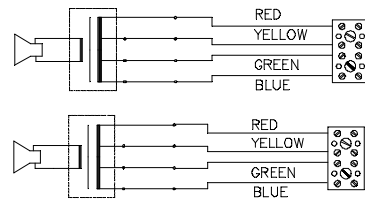

Ohm version
Without Transformer 2 x 3W Max. 6W

100V line transformer
Primary nominal tapings

Red : Yellow	3,0 W
Red : Green	1,5 W
Red : Blue	0,75 W

1 = Red, 2 = Yellow
3 = Green, 4 = Blue

Certified by/ Certification code / Number: NEMKO / EEx de IIB+H2 T6 Gb / Nemko 10 ATEX 1054
IECEX NEM 11.0016

Sound pressure levels at 1W/1m
SPL vs Freq

Specifications

Material / Color	Aluminum / anodized
Mounting	Foot Bracket
Termination	e-chamber, screw terminals
Weight w/transformer	3,8 kg
IP-rating	67
Max. / min. amb. temp	40°C / -20°C
Rated / max. power	3 W / 2x3 W
SPL 1W/1m	81 dB
SPL rated power	85 dB
Effective freq. range	190 – 20000 Hz
Dispersion (-6dB) 1kHz / 4kHz	NA
Directivity factor, Q	NA
Options	Impedances, colors, labels