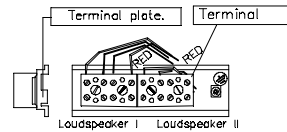

Standard model delivered with four M20 Ex approved plastic blinding plugs

All outside nuts and screws in stainless steel